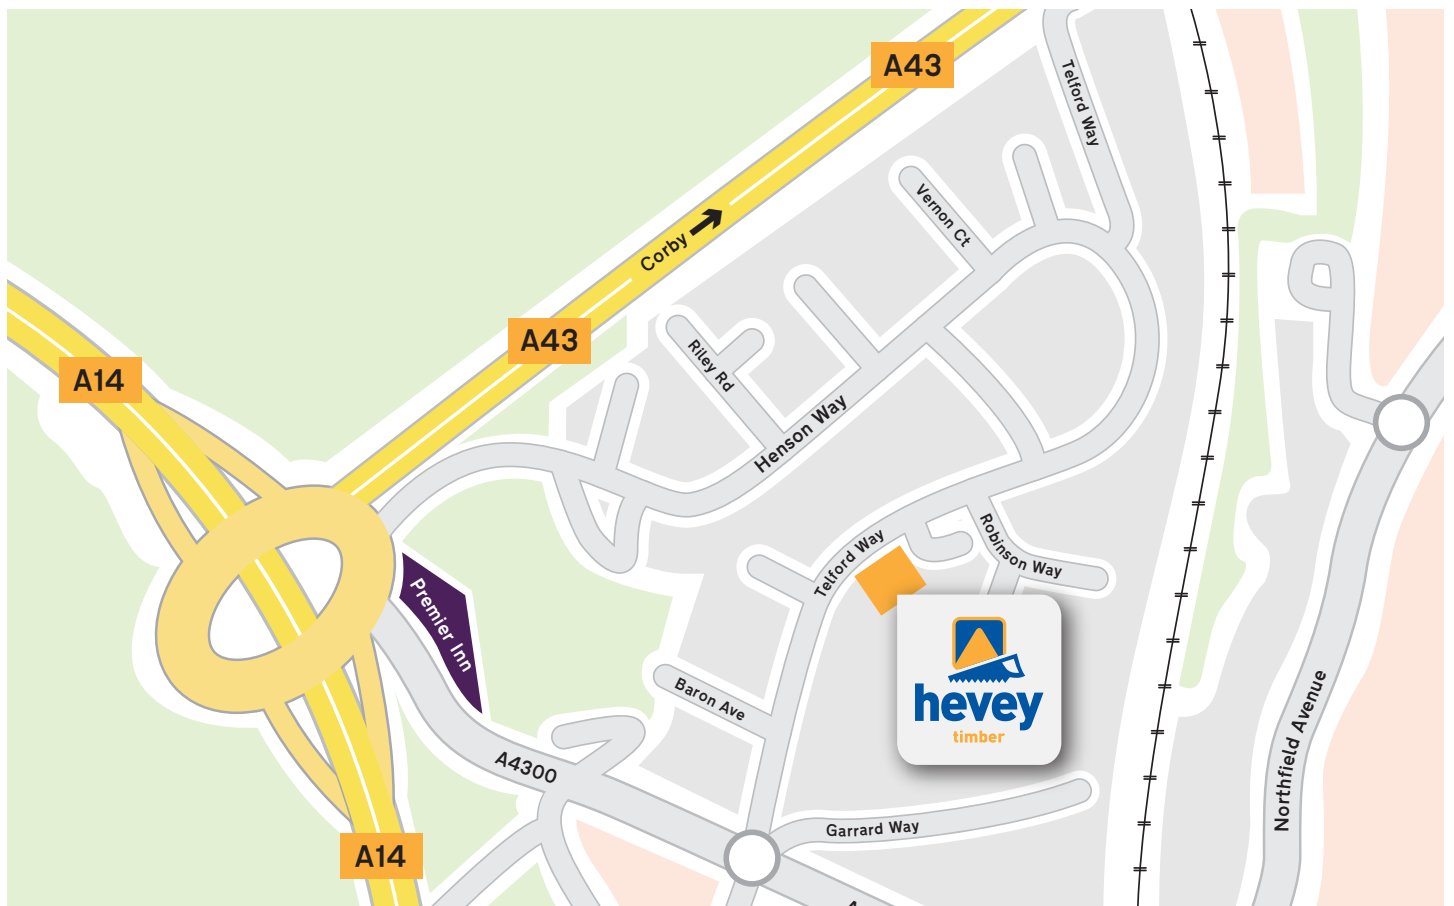

Timber - Kettering

Telford Way
Telford Way Industrial Estate Kettering NN16 8UN

Contact Hevey Timber

T: 01536 529109
F: 01536 510175
E: ketteringtimmer@hevey.co.uk

Come off A14 signposted A43 Corby. Take exit on roundabout for Telford Way Industrial Estate. Take 3rd left onto Telford Way. Hevey Timber is situated approximately 400m on the right hand side.