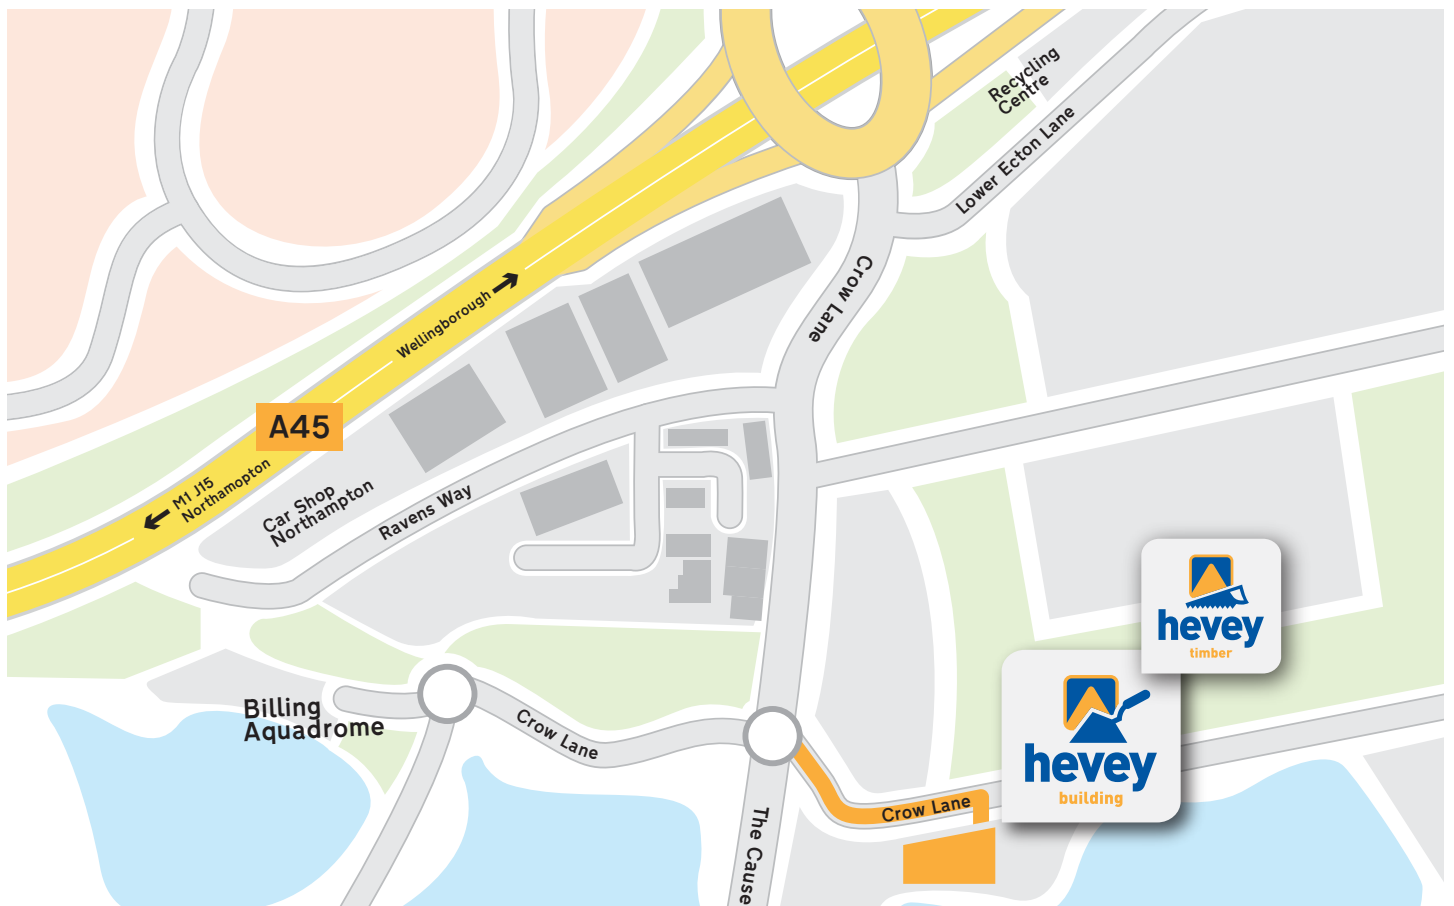

hevey

Building & Timber - Northampton

Lakeside Works
Crow Lane
Northampton NN3 9BZ

Building Contact

T: 01604 417930
F: 01604 417931
E: northamptonbuilding@hevey.co.uk

Timber Contact

T: 01604 716100
F: 01604 417931
E: northamptontimber@hevey.co.uk

Westbound towards the M1 along the A45 Northampton. Take the exit signposted Billing Aquadrome. At the first roundabout turn left in to Crow Lane. Eastbound towards Wellingborough along the A45 Northampton. Take the exit signposted Billing Aquadrome. At the first roundabout turn left in to Crow Lane.