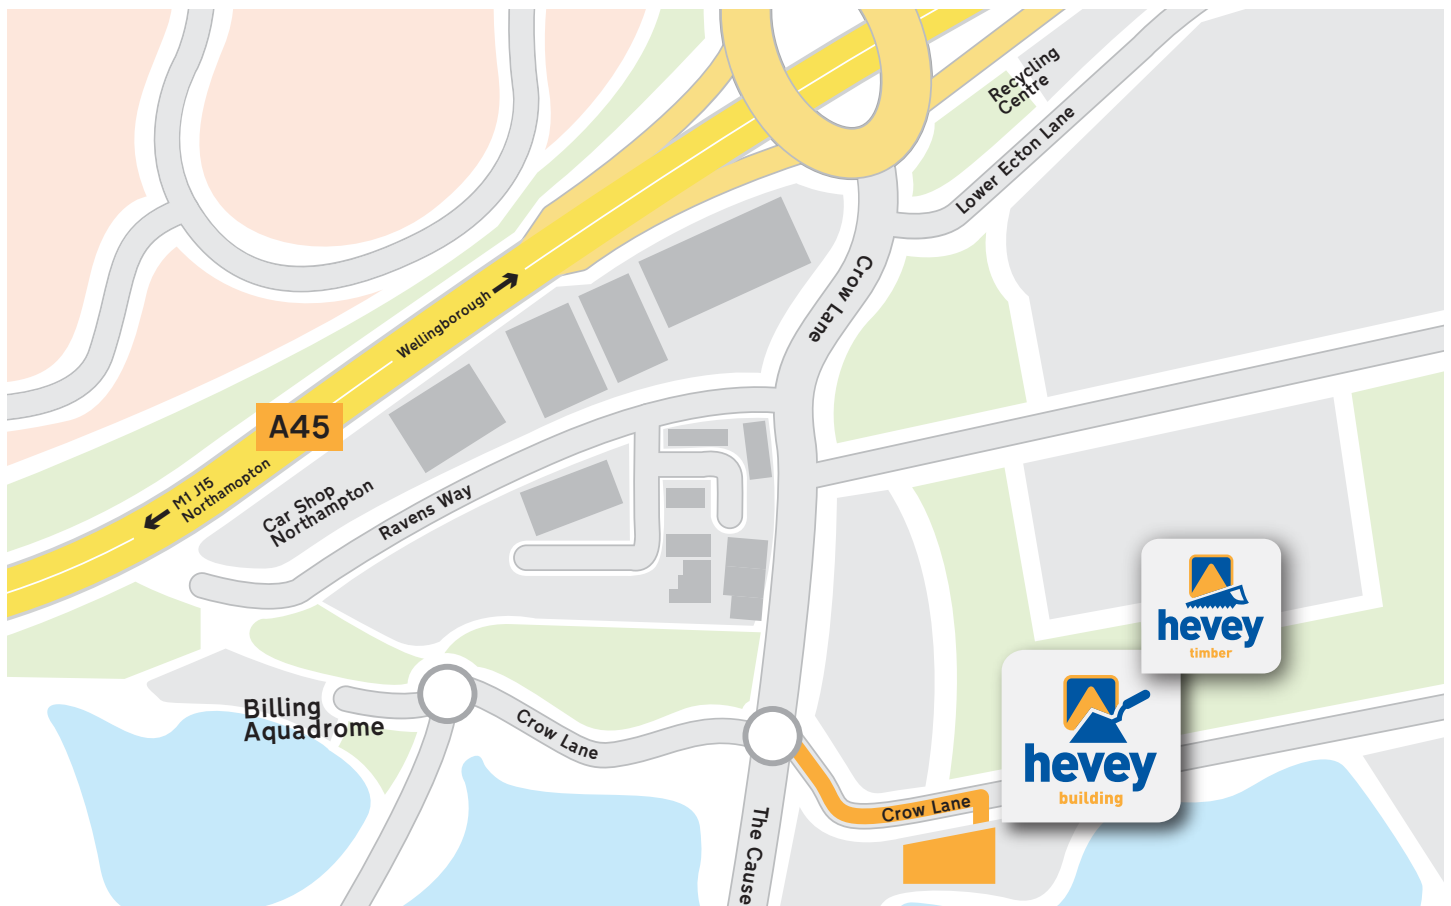

hevey

Building & Timber - Northampton

Lakeside Works
Crow Lane
Northampton NN3 9BZ

Building Contact

T: 01604 417930
F: 01604 417931
E: northamptonbuilding@hevey.co.uk

Timber Contact

T: 01604 716100
F: 01604 417931
E: northamptontimber@hevey.co.uk

Westbound towards the M1 along the A45 Northampton. Take the exit signposted Billing Aquadrome. At the first roundabout turn left in to Crow Lane. Eastbound towards Wellingborough along the A45 Northampton. Take the exit signposted Billing Aquadrome. At the first roundabout turn left in to Crow Lane.